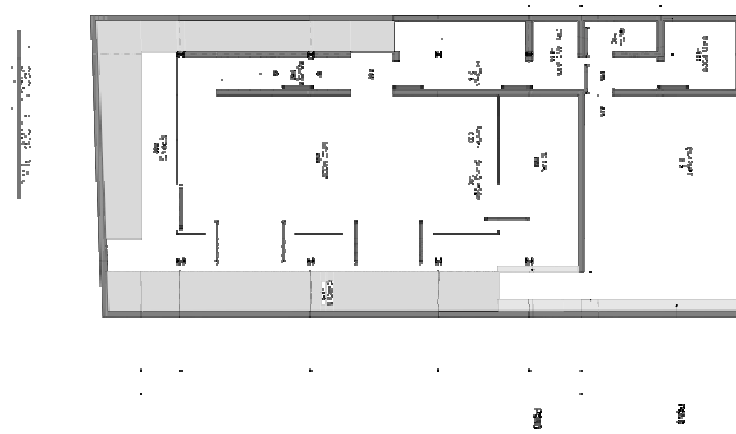

Natural light for each room

Shared facility; pool & gazebo

Lush landscape

SITE PLAN

Unit	Area (sqm)
1	355
2	240
3	235
5	230
6	170
7	140
8	145
9	160
10	160
11	210
12	215
15	210
16	200
17	200
18	145
19	190

LAY OUT UNIT

Unit :

5, 6, 7, 8, 9

10, 18, 19

LAY OUT UNIT

Unit :

11, 12, 15,
16, 17

LAY OUT UNIT

Unit :