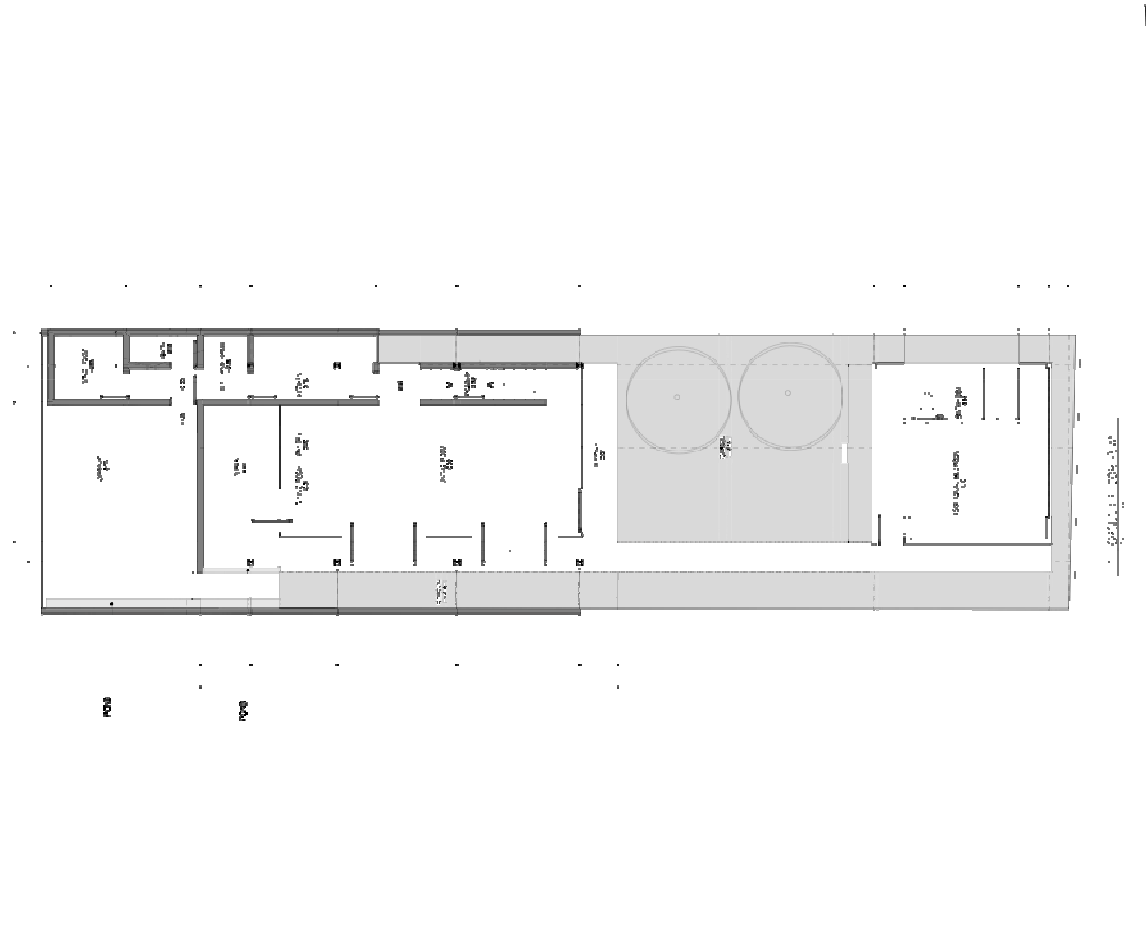

Natural light for each room

Shared facility; pool & gazebo

Lush landscape

SITE PLAN

Unit	Area (sqm)
1	355
2	240
3	235
5	230
6	170
7	140
8	145
9	160
10	160
11	210
12	215
15	210
16	200
17	200
18	145
19	190

LAY OUT UNIT

Unit :

5, 6, 7, 8, 9

10, 18, 19

LAY OUT UNIT

Unit :

11, 12, 15,
16, 17

LAY OUT UNIT

Unit :

1,2, 3

(optional
additional
bedroom @
ground floor)

Rendering Exterior

Rendering Interior