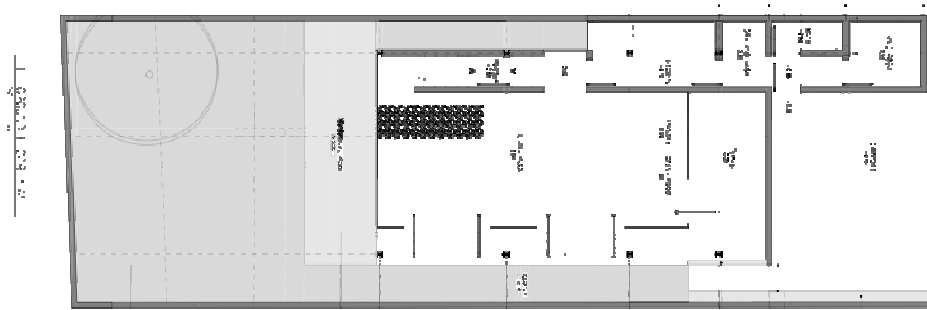

Natural light for each room

Shared facility; pool & gazebo

Lush landscape

SITE PLAN

Unit	Area (sqm)
1	355
2	240
3	235
5	230
6	170
7	140
8	145
9	160
10	160
11	210
12	215
15	210
16	200
17	200
18	145
19	190

LAY OUT UNIT

Unit :

5, 6, 7, 8, 9

10, 18, 19

LAY OUT UNIT

Unit :

11, 12, 15,
16, 17

LAY OUT UNIT

Unit :

1,2, 3

(optional
additional
bedroom @
ground floor)

Rendering Exterior

Rendering Interior