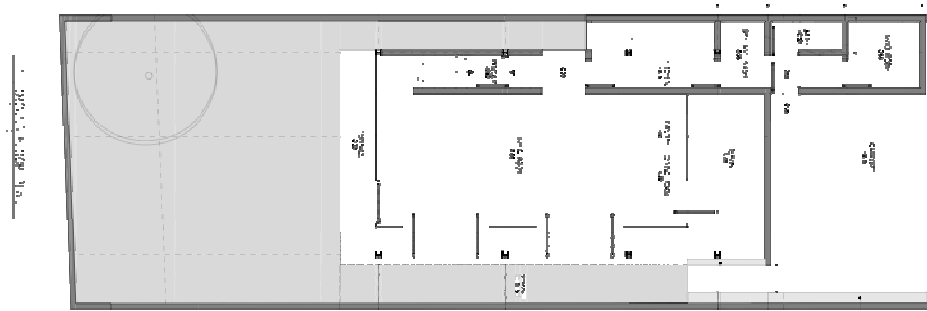

Natural light for each room

Shared facility; pool & gazebo

Lush landscape

SITE PLAN

Unit	Area (sqm)
1	355
2	240
3	235
5	230
6	170
7	140
8	145
9	160
10	160
11	210
12	215
15	210
16	200
17	200
18	145
19	190

LAY OUT UNIT

Unit :

5, 6, 7, 8, 9

10, 18, 19

LAY OUT UNIT

Unit :

11, 12, 15,
16, 17

LAY OUT UNIT

Unit :

1,2, 3

(optional
additional
bedroom @
ground floor)

Rendering Exterior

Rendering Interior