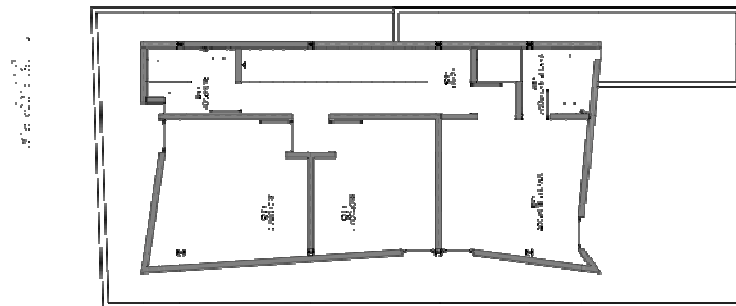

Natural light for each room

Shared facility; pool & gazebo

Lush landscape

SITE PLAN

Unit	Area (sqm)
1	355
2	240
3	235
5	230
6	170
7	140
8	145
9	160
10	160
11	210
12	215
15	210
16	200
17	200
18	145
19	190

LAY OUT UNIT

Unit :

5, 6, 7, 8, 9

10, 18, 19

LAY OUT UNIT

Unit :

11, 12, 15,
16, 17

LAY OUT UNIT

Unit :